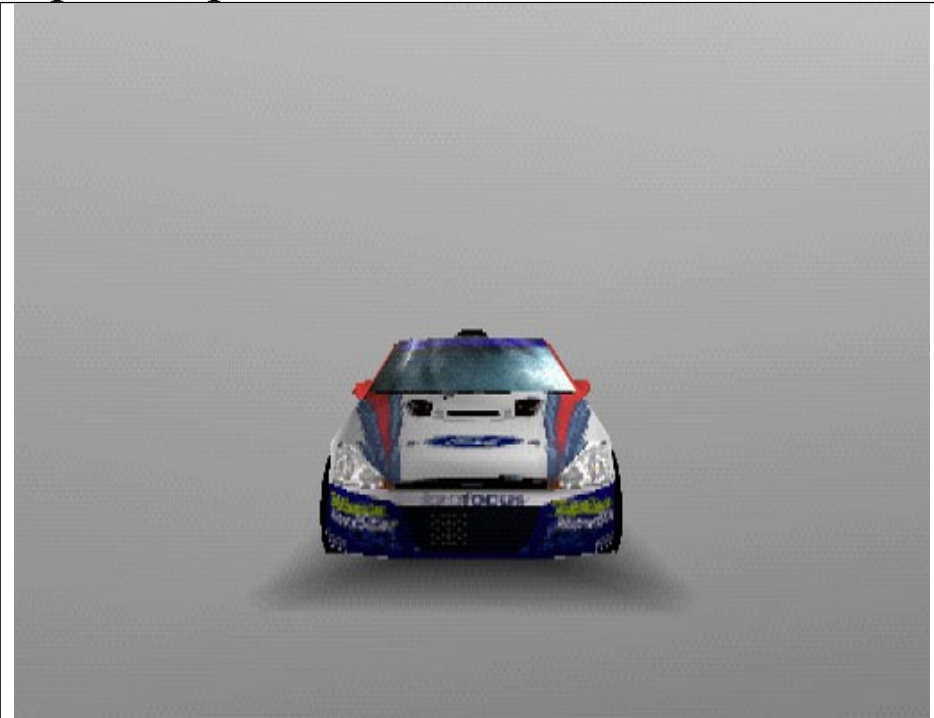

World Rally Championship 2002

top photograph

comments

top game image

comments

<p>Team : FORD</p> <p>Format : PSone</p> <p>Submission no: 3</p> <p>Date : 28th May 2002</p>	<p>Submitted by : Jo Richardson, SCEE</p> <p>contact details</p> <p>tel : 0151 282 3540</p> <p>fax : 0151 282 3353</p>	<p>Artwork use</p> <p>in game models [X]</p> <p>marketing/PR use [X]</p>	   <p>COMPUTER ENTERTAINMENT™</p>
--	--	--	--

World Rally Championship 2002

front photograph

front game image

comments

comments

<p>Team : FORD</p> <p>Format : PSone</p> <p>Submission no: 3</p> <p>Date : 28th May 2002</p>	<p>Submitted by : Jo Richardson, SCEE</p> <p>contact details</p> <p>tel : 0151 282 3540</p> <p>fax : 0151 282 3353</p>	<p>Artwork use</p> <p>in game models [X]</p> <p>marketing/PR use [X]</p>	
--	--	--	---