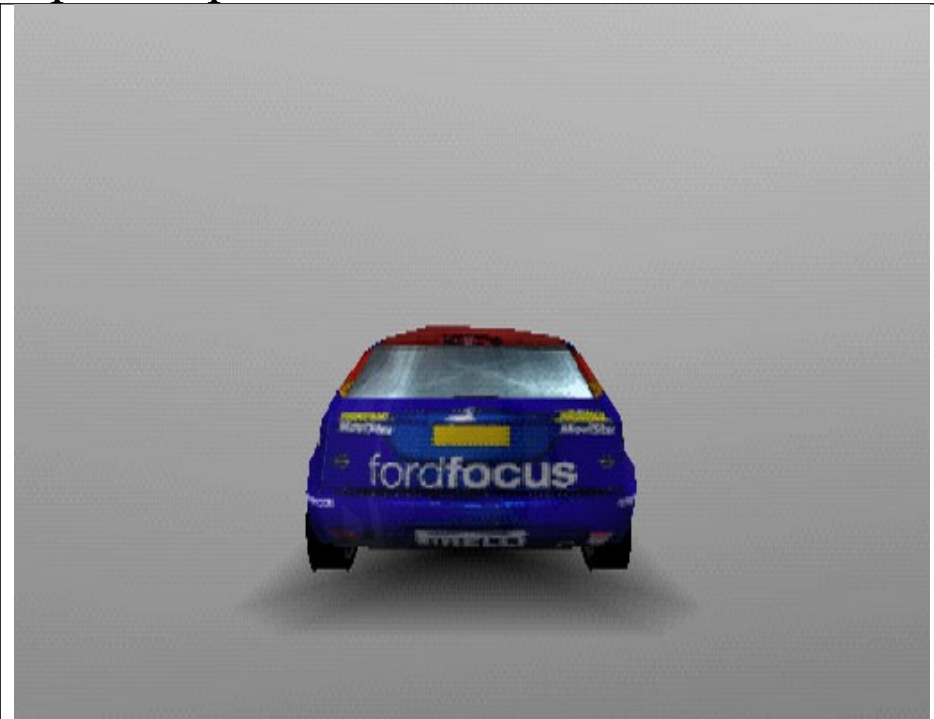

back game image

comments